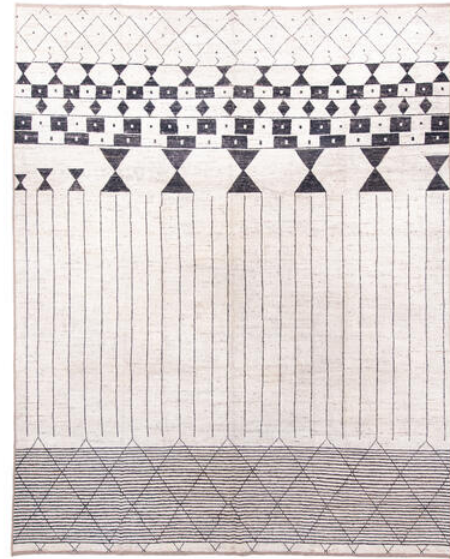

DB14331 Oushak 5.6 x 11.4

[Click here to enlarge](#)

DB14331
5' 6" X 11' 4"
Oushak

DB14337 Tulu 9.9 z 12.2

[Click here to enlarge](#)

DB14337
9' 9" X 12' 2"
Tulu

Eliko Rugs by David Ariel

192 Lexington Avenue New York, NY 10016 info@davidarielrugs.com 212 566 2300