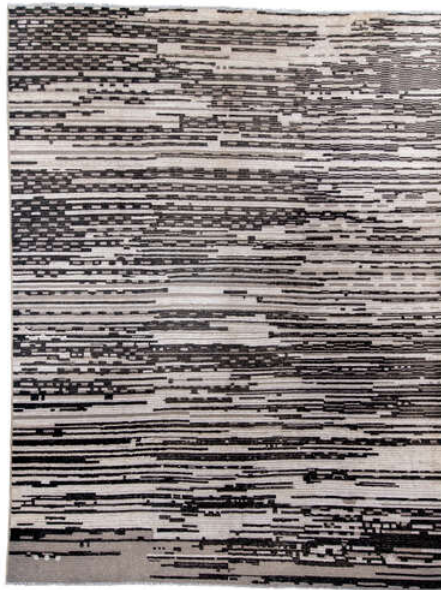

**DB10613**  
2' 6" X 17' 4"  
NW Persian

**DB10628**  
5' 0" x 6' 6"  
Malayer

**DB14499**  
9' 2" x 11' 9"  
Sultanabad

**DB14502**  
10' 3" x 13' 9"  
Sultanabad

**DB14509**  
10' 4" x 13' 6"  
Tulu

**ELIKO RUGS BY DAVID ARIEL**