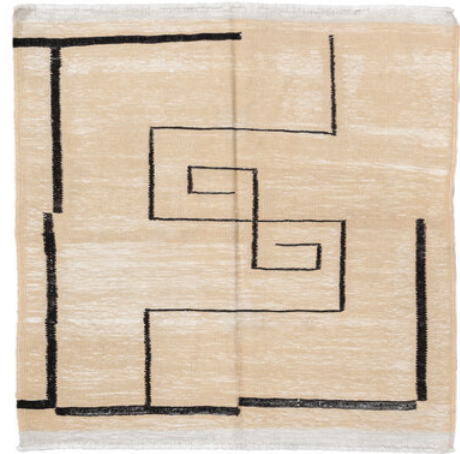

**DB16189 Kars 8.0 x 9.9**  
**DB16189**  
8' 0" x 9' 9"

**DB16343 Kilim 3.10 x 3.10**  
**DB16343**  
3' 11" X 3' 11"  
Kilim

**ELIKO RUGS BY DAVID ARIEL**

192 Lexington Avenue Suite 701 | New York, NY 10016