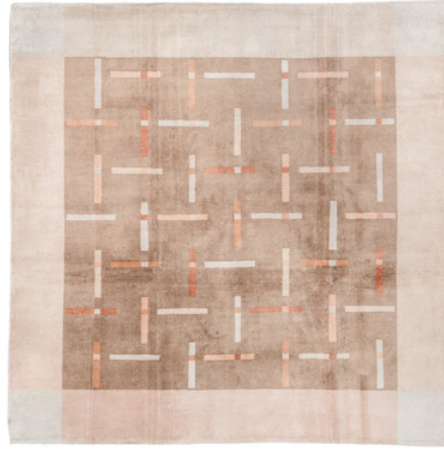

88500 Sparta 6.7 x 9.0
88500
6' 7" X 9' 0"
Sparta

DB13728
6' 6" X 6' 6"
Modern

DB13767
4' 6" x 7' 9"
Qashqai

DB13789
4' 0" X 8' 10"
Belouch

DB13851
7' 0" x 9' 0"
Mir

DB16769 Sultanabad 10.1 x 13.11
DB16769
10' 1" x 13' 11"

DB16777 Anatolian 2.8 x 4.2

DB16777
2' 8" x 4' 2"

DB16786 Anatolian 3.6 x 11.7

DB16786
3' 6" x 11' 7"

DB16789 Oushak 3.0 x 12.0

DB16789
3' 0" x 12' 0"

ELIKO RUGS BY DAVID ARIEL

192 Lexington Avenue Suite 701 | New York, NY 10016