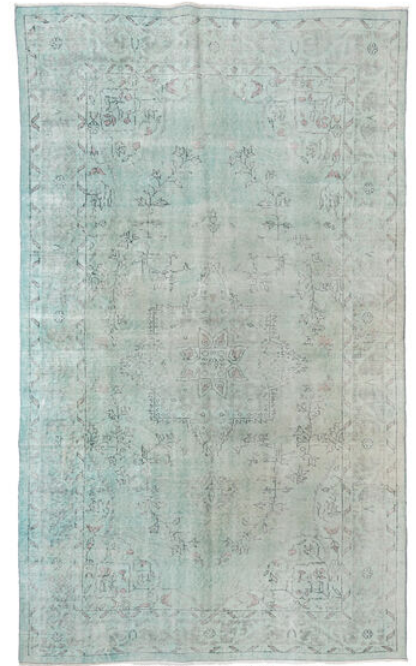

73649
6' 9" x 9' 7"
Tabriz

74254 Sarouk 4.6 x 6.8
74254
4' 6" X 6' 8"
Sarouk

76977 Sparta 5.10 x 9.0
76977
5' 10" X 9' 0"
Sparta

85728
6' 4" x 9' 9"
Hereke

C1076 Kilim 6.8 x 9.9
C01076
6' 7" X 9' 6"
Rag Rug

DB13720
6' 10" x 10' 0"
Baktiary

ELIKO RUGS BY DAVID ARIEL

192 Lexington Avenue Suite 701 | New York, NY 10016

info@davidarielrugs.com | 212.566.2300