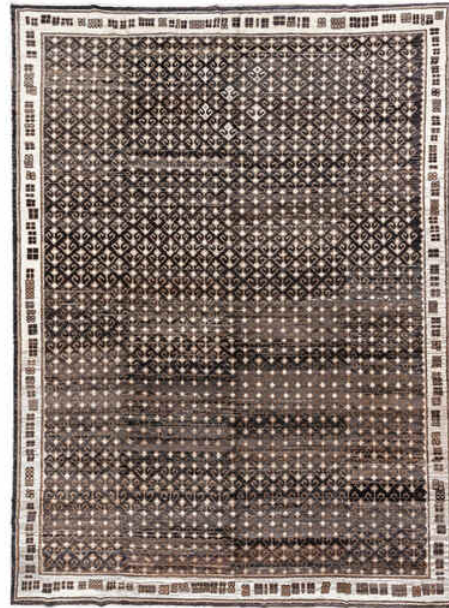

C62486 Oushak 6.2 x 8.6
C62486
6' 2" X 8' 6"
Oushak

DB16160 Malayer 4.10 x 10.4
DB16160
4' 10" X 10' 4"

DB16171 Oushak 10.6 x 13.3
DB16171
10' 6" X 13' 3"

DB16177 Mahal 9.0 x 11.9
DB16177
9' 0" x 11' 9"

DB16186 Kars 10.8 x 14.3
DB16186
10' 8" x 14' 3"

DB16190 Malayer 8.3 x 10.6
DB16190
8' 3" X 10' 6"

DB16245 Tabriz 11.5 x 15.6

DB16245
11' 5" X 15' 6"
Tabriz

DB16250 Afghan 7.7 x 10.0

DB16250
7' 7" x 10' 0"
Afghan

DB16251 Belouch 6.0 x 9.9

DB16251
6' 0" x 9' 9"
Belouch

DB16763 Oushak 9.2 x 12.0

DB16763
9' 2" x 12' 0"

DB17041 Arts and Crafts 10.9 x 13.0

DB17041
10' 9" x 12' 9"

DB17683 Heriz 11.0 x 16.4

DB17683
11' 0" x 16' 4"
Heriz

ELIKO RUGS BY DAVID ARIEL

192 Lexington Avenue Suite 701 | New York, NY 10016