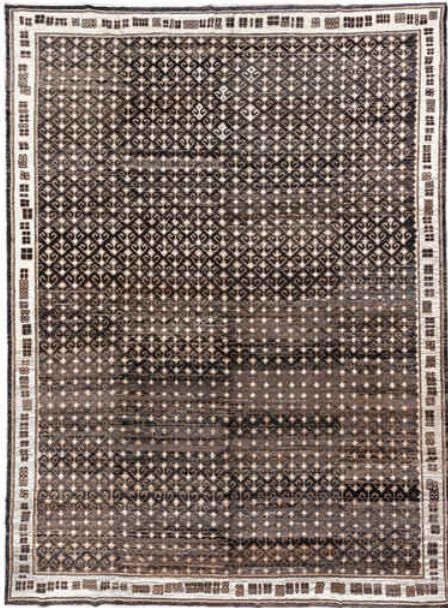

74254 Sarouk 4.6 x 6.8
74254
4' 6" X 6' 8"
Sarouk

85728
6' 4" x 9' 9"
Hereke

DB16156 Hamadan 3.0 x 9.3
DB16156
3' 0" X 9' 3"

DB16186 Kars 10.8 x 14.3
DB16186
10' 8" x 14' 3"

DB16229 Heriz 2.10 x 13.2
DB16229
2' 10" x 13' 2"
Heriz

DB16788 Oushak 3.5 x 11.9
DB16788
3' 5" X 11' 9"

ELIKO RUGS BY DAVID ARIEL

192 Lexington Avenue Suite 701 | New York, NY 10016

info@davidarielrugs.com | 212.566.2300